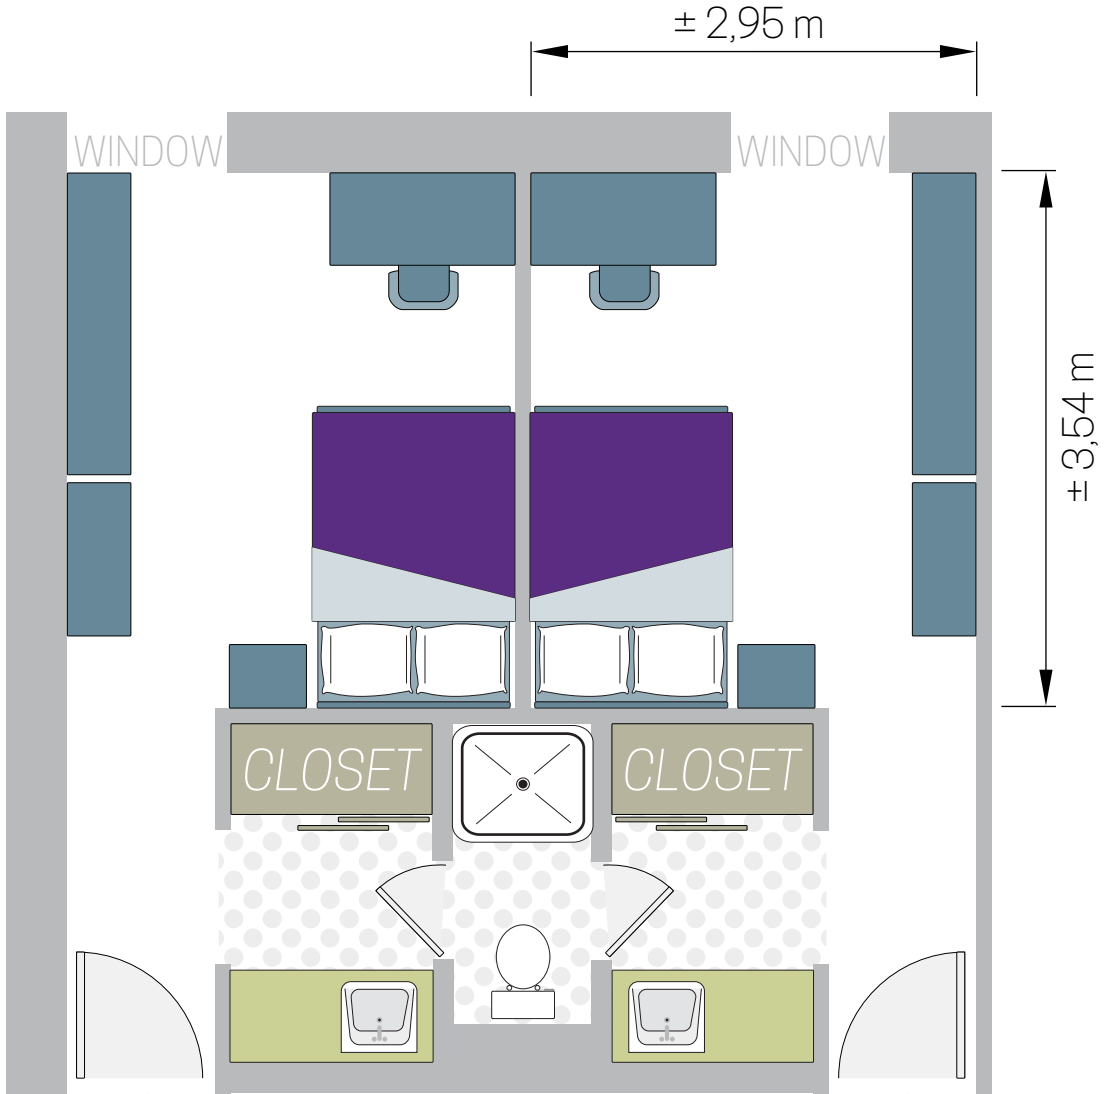

ABBOTT

BEDROOM - Double "BOG" Style

Bedroom: 15,27 m²

Toilet & Shower: 1,86 m²